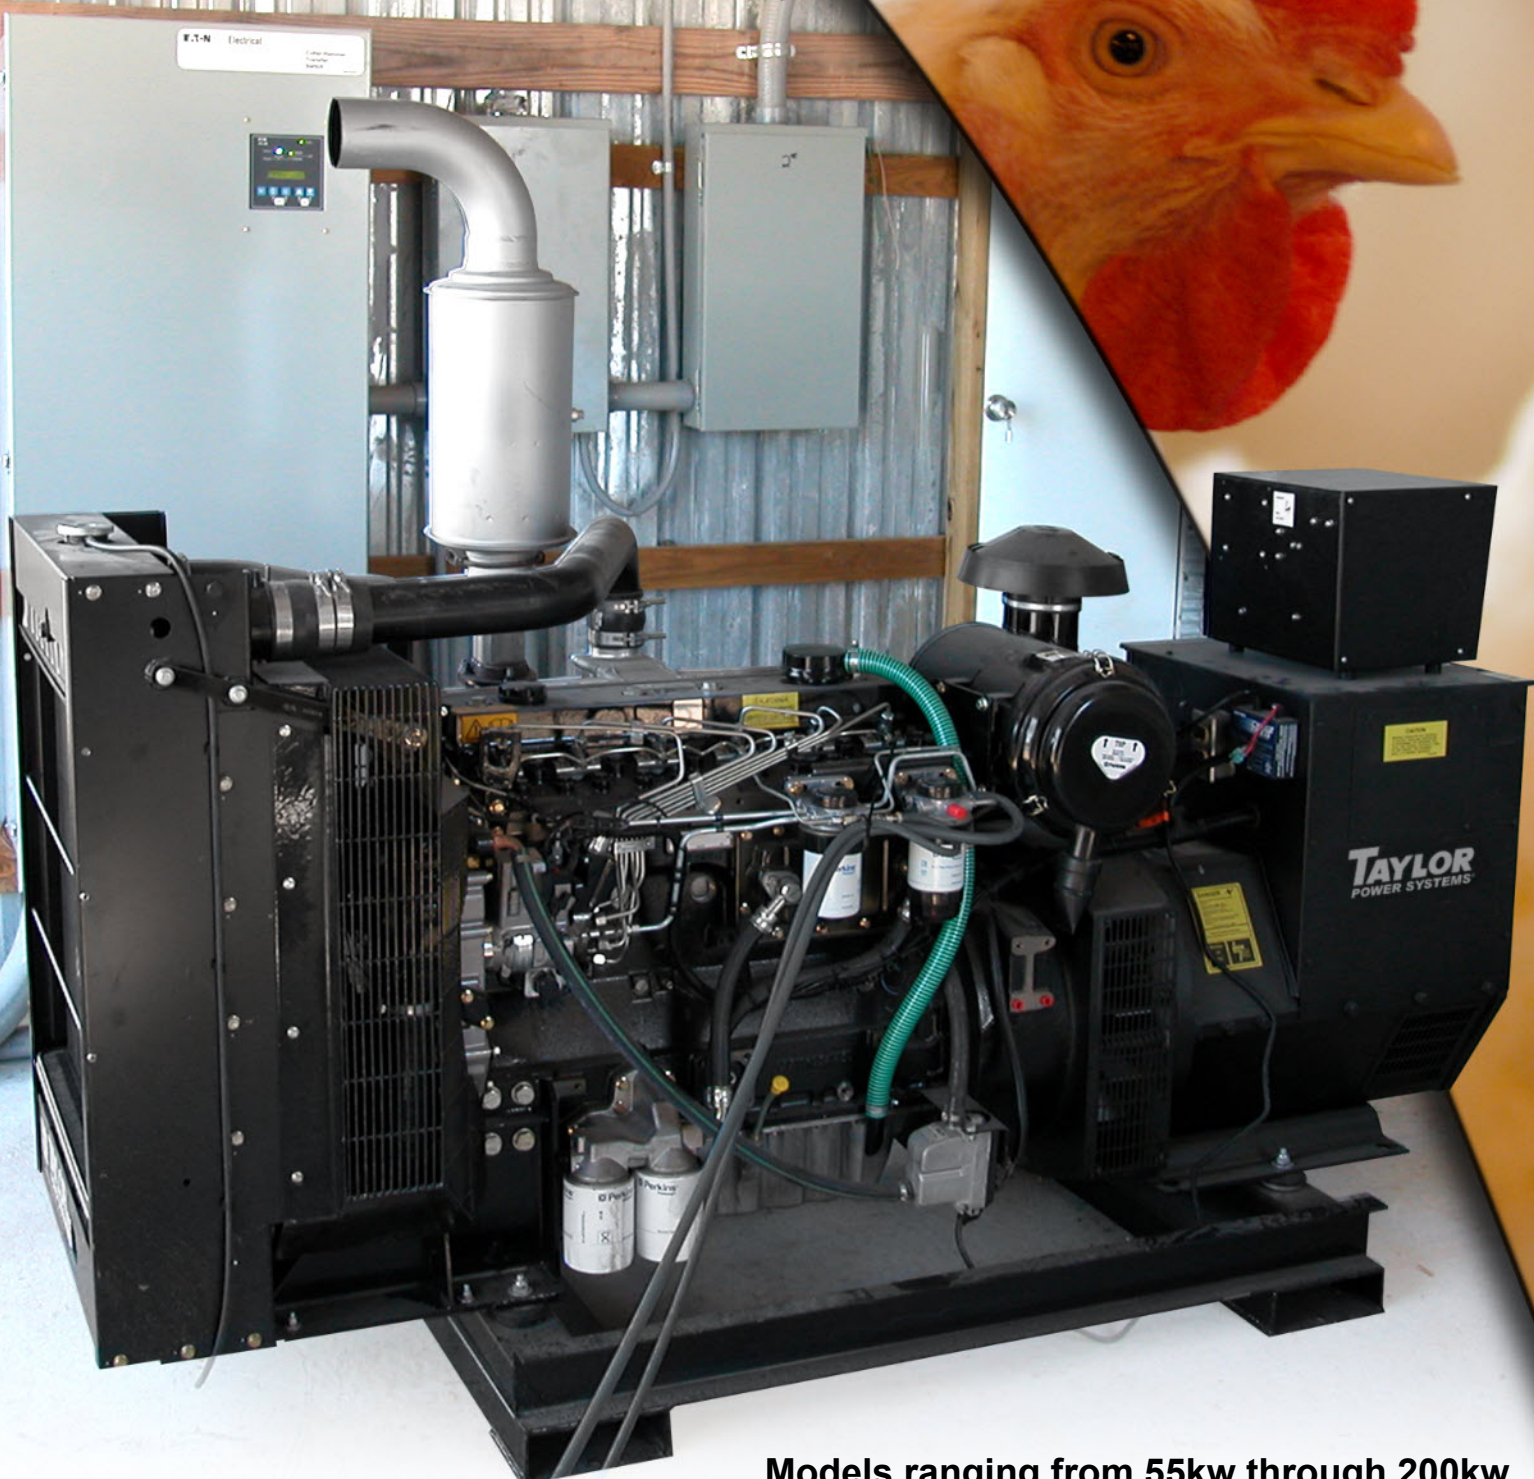

From Hatch to Harvest, Taylor Powers Your Business.

TAYLOR POWER SYSTEMS®

POULTRY
GENERATORS

The name to rely on for emergency power when you need it.

Models ranging from 55kw through 200kw

Without a reliable generator, you're powerless to control your poultry production.

Taylor Power Systems is the name to rely on for emergency power when you need it!

TAYLOR, a name synonymous with dependability, brings you a dependable line of American-made generators, from trailer mounted generators to temperature controlled generators for broiler transport and each is Taylor-Made to fit the needs of the poultry industry. In fact, Taylor Power Systems has been producing generators for the poultry industry longer than just about anybody.

Taylor Power Systems generator sets are the premiere poultry generator in the industry.

MODEL	KW Rating	Amp Rating
TA55	55	229
TA60	60	250
TA80	80	333
TA100	100	417
TA130	130	541
TA140	140	583
TA150	150	625
TA180	180	750
TA200	200	830

STANDARD FEATURES:

- Heavy-duty industrial diesel engine
- Brushless rotating field generator with class "H" insulation rated, single phase 120/240 volt standby duty, PMG standard on units rated 80 kw and larger except for the TA130
- Analog Control Panel displaying AC voltage, AC frequency, Percent of Load, Hour Meter and a toggle switch that switches generator from "Off" to "Manual" to "Auto" positions
- Separate Oil Pressure Gauge and Water Temperature Gauge
- "Manual" key override and bypass switch that allows you to start the generator set manually in the event of a control system failure
- Engine block heater
- Heavy-duty steel base with integral vibration isolators
- Oil and Coolant filled
- Load bank tested
- Engine mounted spark arrestor muffler
- Flexible fuel lines
- Battery rack and cables
- 5 Amp battery trickle charger