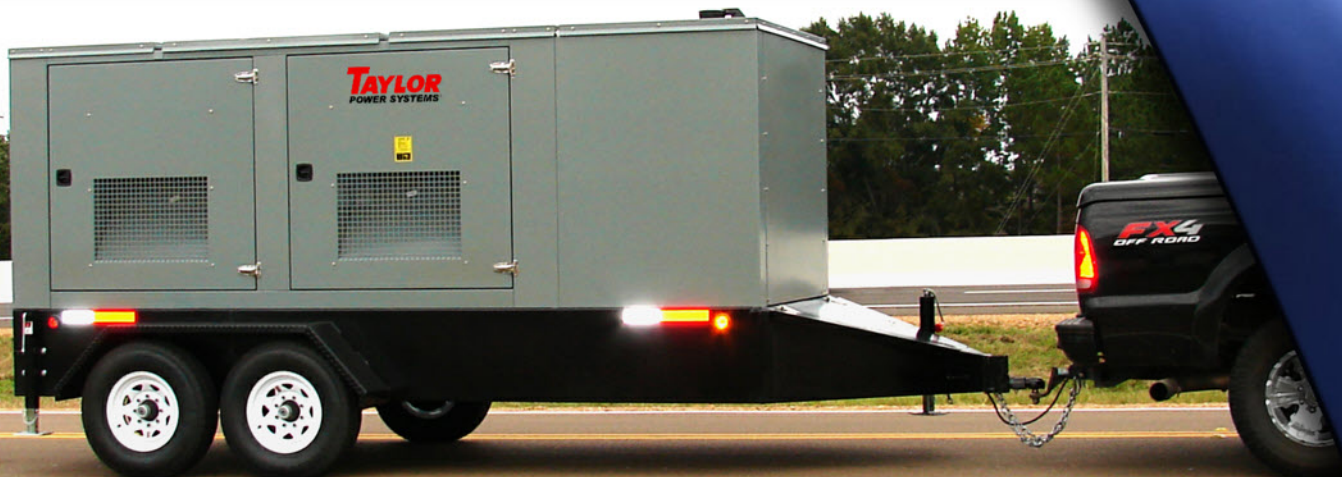

TAYLOR POWER SYSTEMS®

MOBILE
GENERATORS

The name to rely on for emergency power when you need it.

Models ranging from TM20 (20 KW)
through TM500 (500 KW)

*All the power you need...when you need it
...where you need it!*

Taylor Power Systems Mobile Generator Sets are built with heavy-duty 4 cycle industrial diesel engines for reliability and fuel efficiency, brushless rotating field generators with “class H” insulation, heavy-duty steel trailer with integral fuel tank, and analog based control systems.

Taylor Power Systems is the name to rely on for emergency power when you need it, where you need it! **TAYLOR**, a name synonymous with dependability, brings you a dependable line of American-made mobile generators...and each is Taylor-Made to fit YOUR needs.

STANDARD FEATURES:

- Trailer with Integral Fuel Tank
- Weather Enclosure
- Vibration Isolators
- Oil Drain Valve with extension
- Block Heater
- Flex Exhaust Connector
- Exhaust Silencer
- Analog Controller
- Full Output Circuit Breaker
- Glow-plug Cold Weather Starting Aid (TM20-TM175)
- Battery w/ Battery Rack & Cables
- PMG Exciter (not available on the TM20-TM30)
- Owners Manual